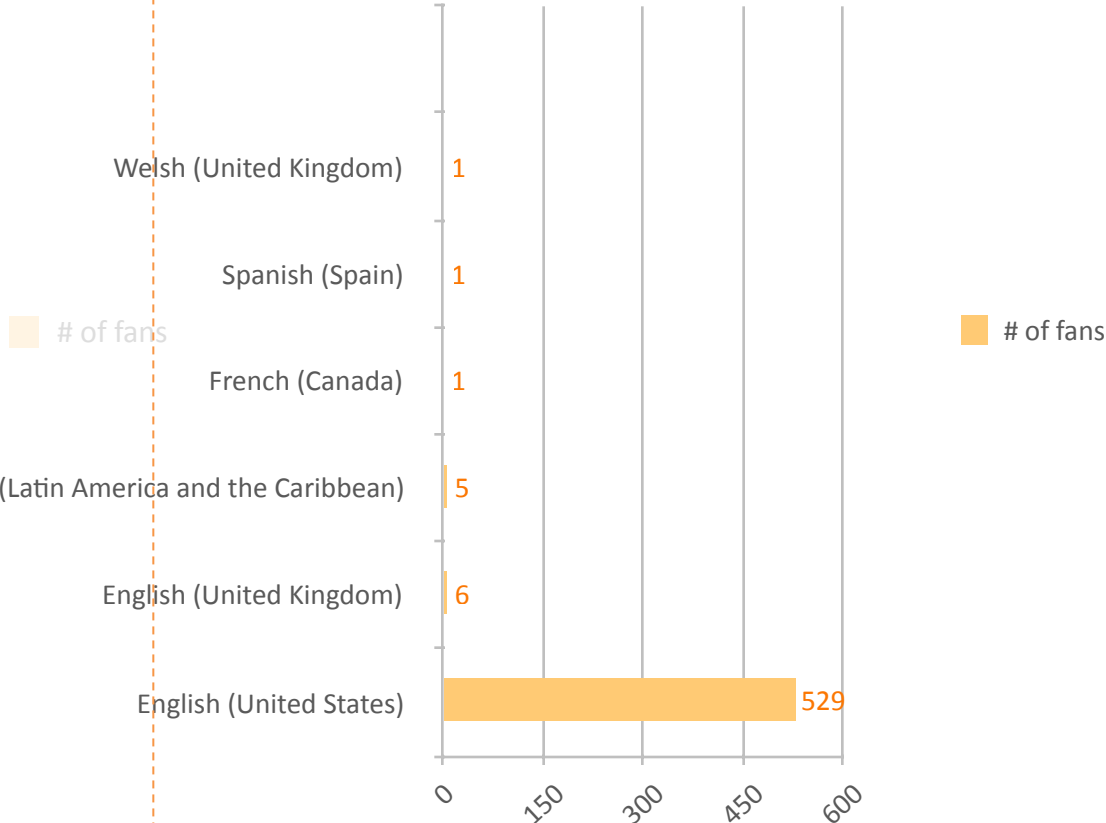

# Fan demographic (gender & age)

23%

Male

77%

Female

# Fan demographic (languages & countries)

Top countries

Top languages