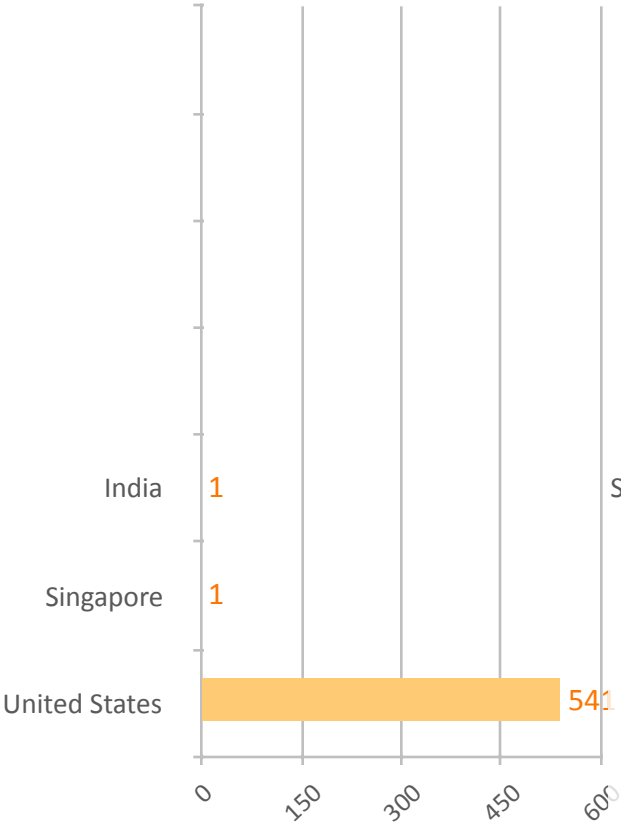

# Page visits

126

Page views

# Fan demographic (gender & age)

23%

Male

77%

Female

# Fan demographic (languages & countries)

Top countries

Top languages