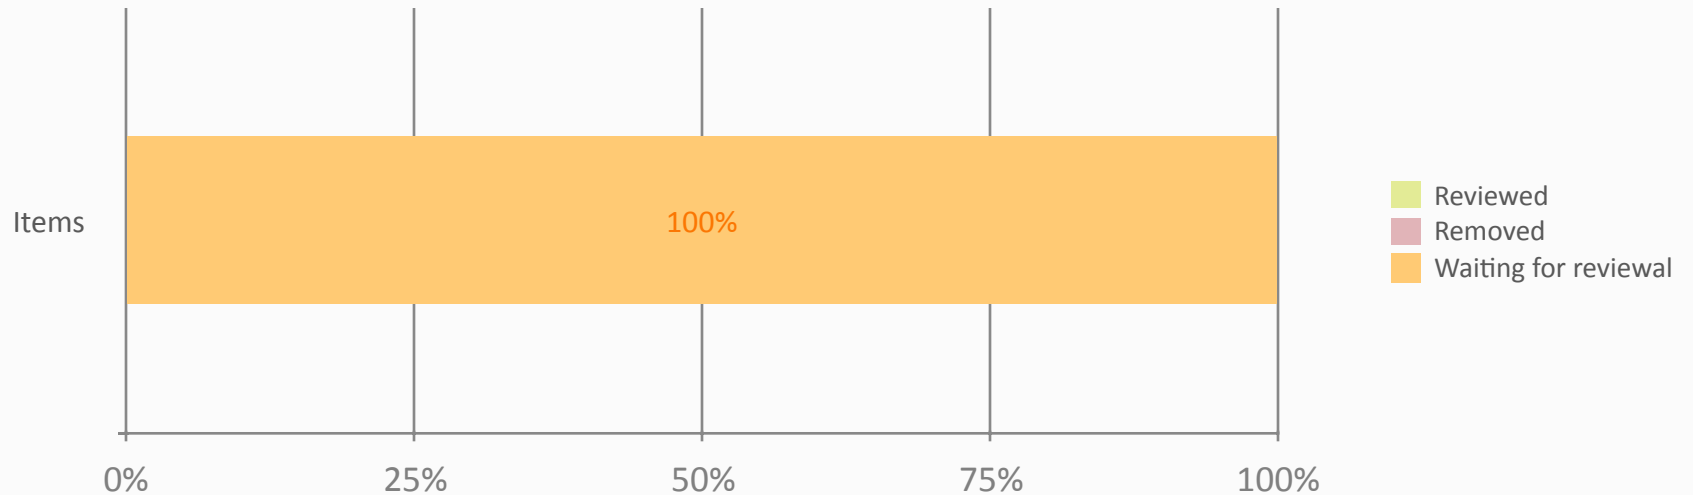

# Manager activity

---

Manager

Reviews

Removals

Comments

Messages

Response time