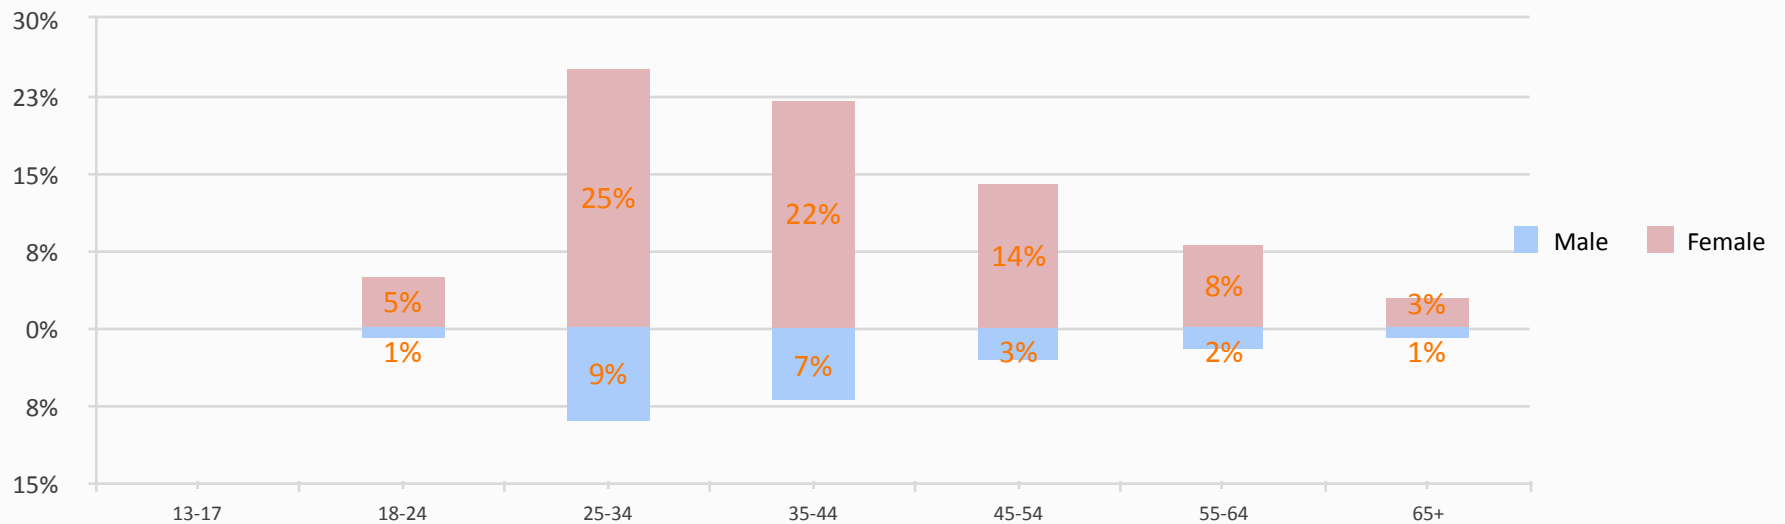

# Fan demographic (gender & age)

23%

Male

77%

Female