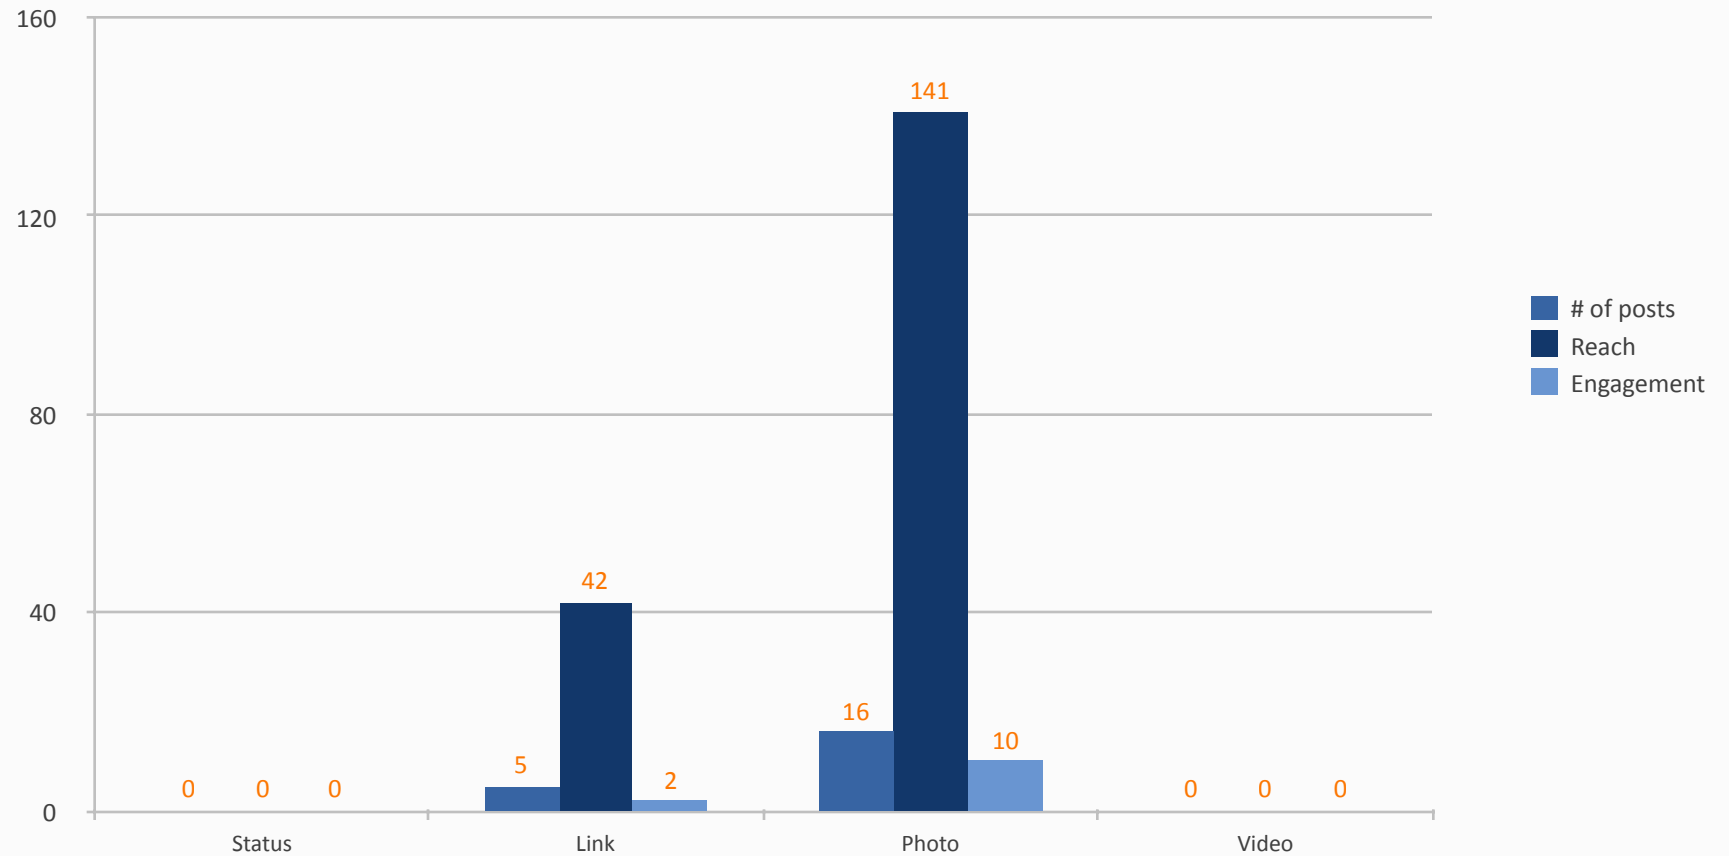

Best type to post