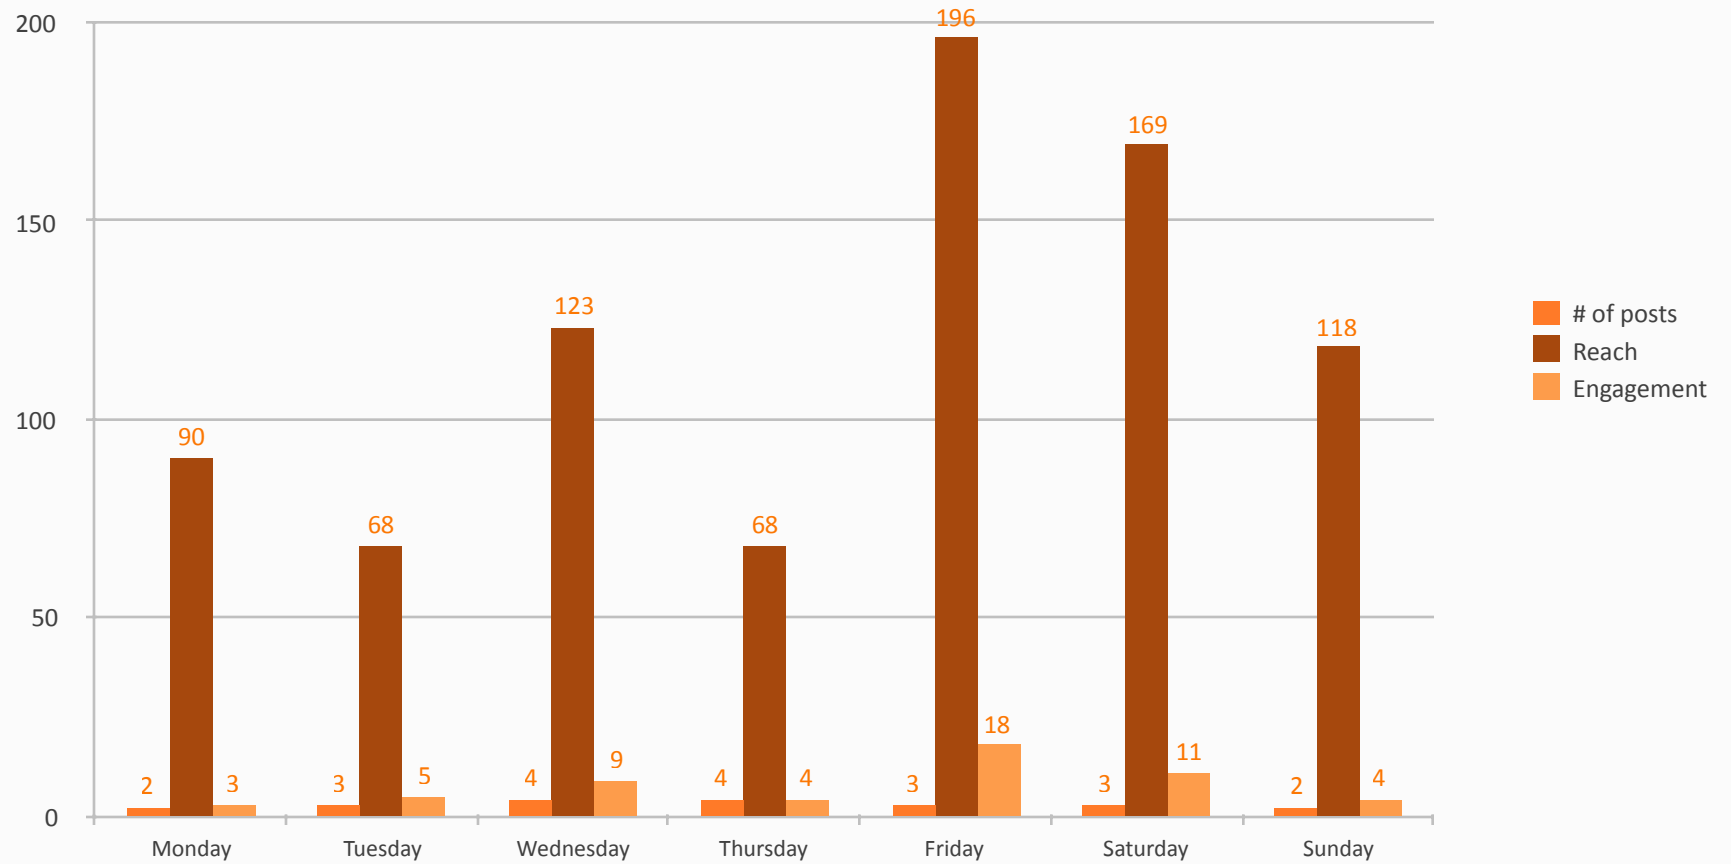

Best day to post